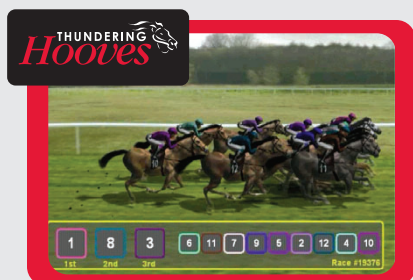

### THUNDERING HOOVES

Thundering Hooves virtual horse race is a pick 3 of 12 game. It is a fixed payout game, similar to Keno. Currently races have 12 horses, however, this may be modified.

Wager amounts per draw are currently \$1, \$2, \$5, \$10, \$20